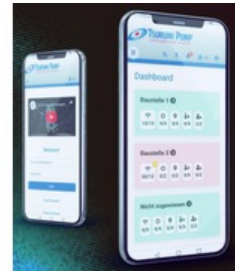

An app for control and analysis is included (Photo: Tsurumi)